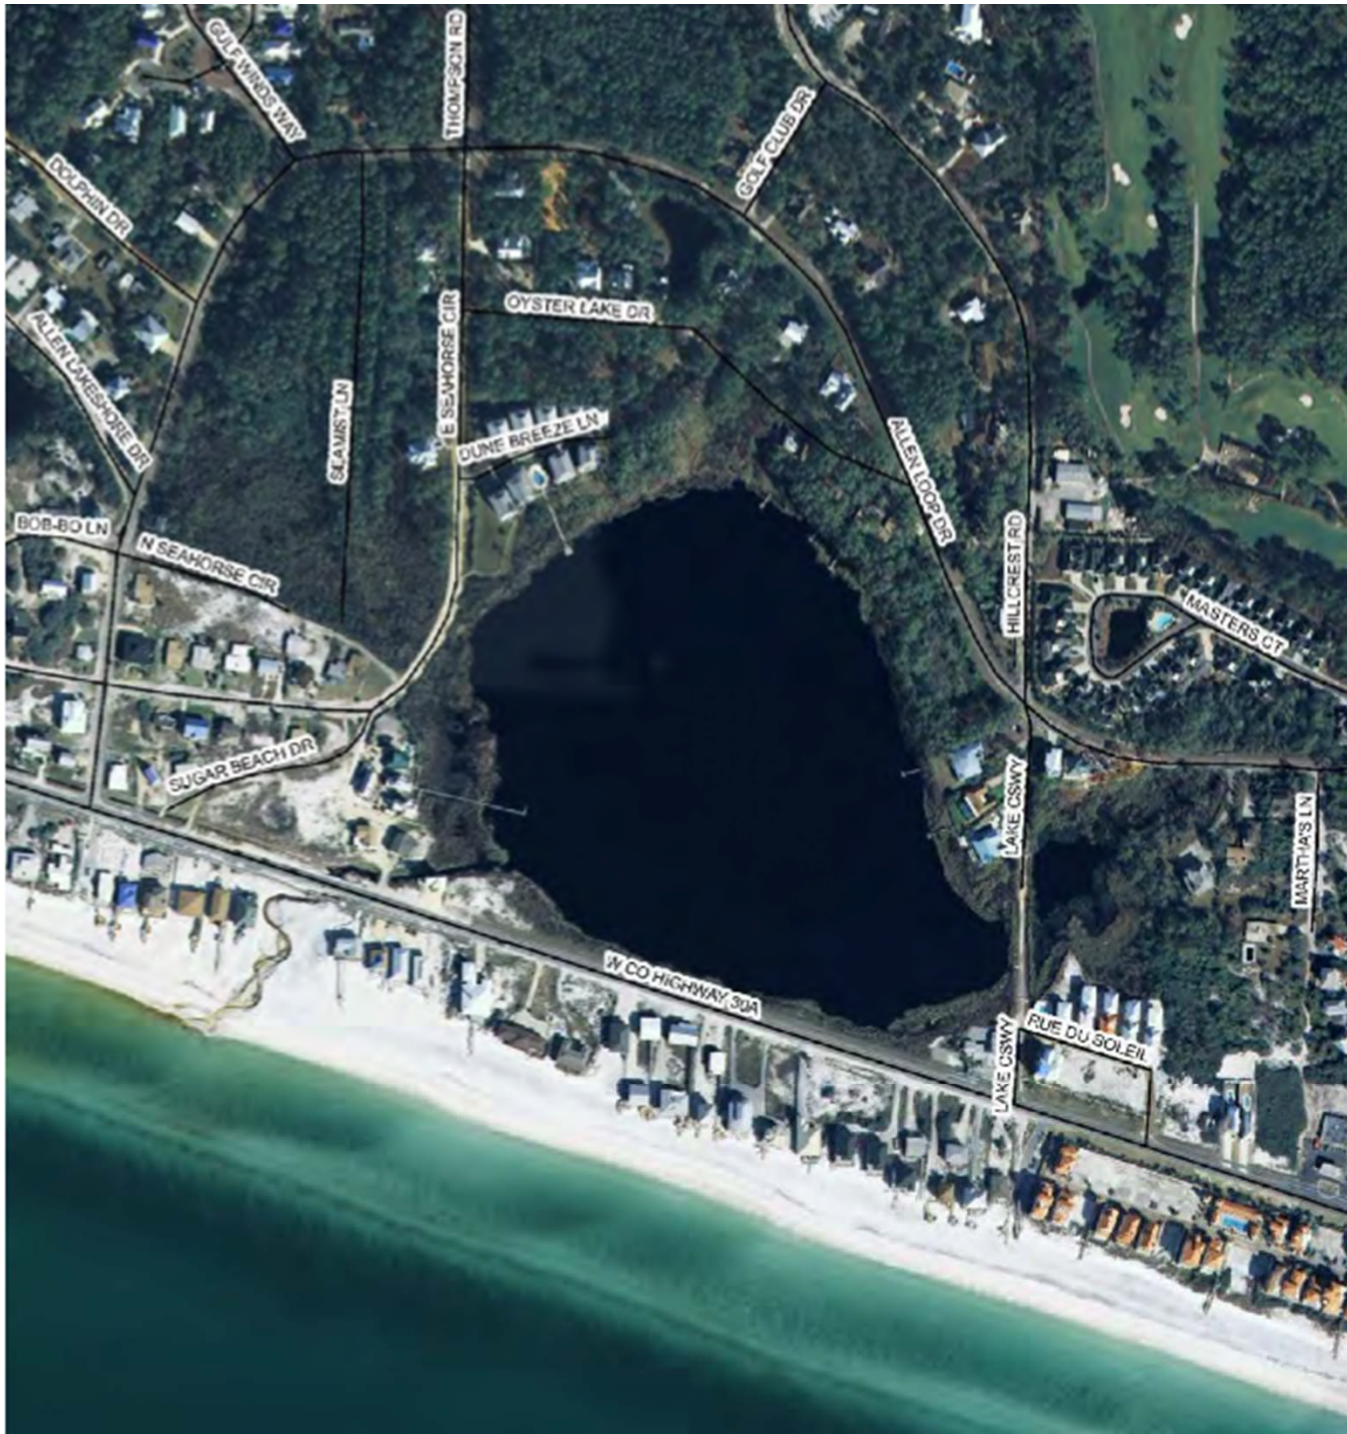

[Coastal dune lakes](#)

- New Zealand

- Australia

- Madagascar

- Oregon

- South Carolina

1941

Oyster Lake
Walton County,
FL

Photo provided by Aerial Photography: FLORIDA A State University System of
Florida PALMM Project, <http://web.uflib.ufl.edu/digital/collections/FLAP/>

2005

Oyster Lake
Walton County,
FL

CONSTRUCTION

- 1. Lake Causeway**
Remove road and replace with pedestrian bridge
- 2. Seahorse Circle**
Remove undersized culvert and replace with vehicular bridge
- 3. Outfall**
Remove 30A culvert and replace with bridge; driveway bridge