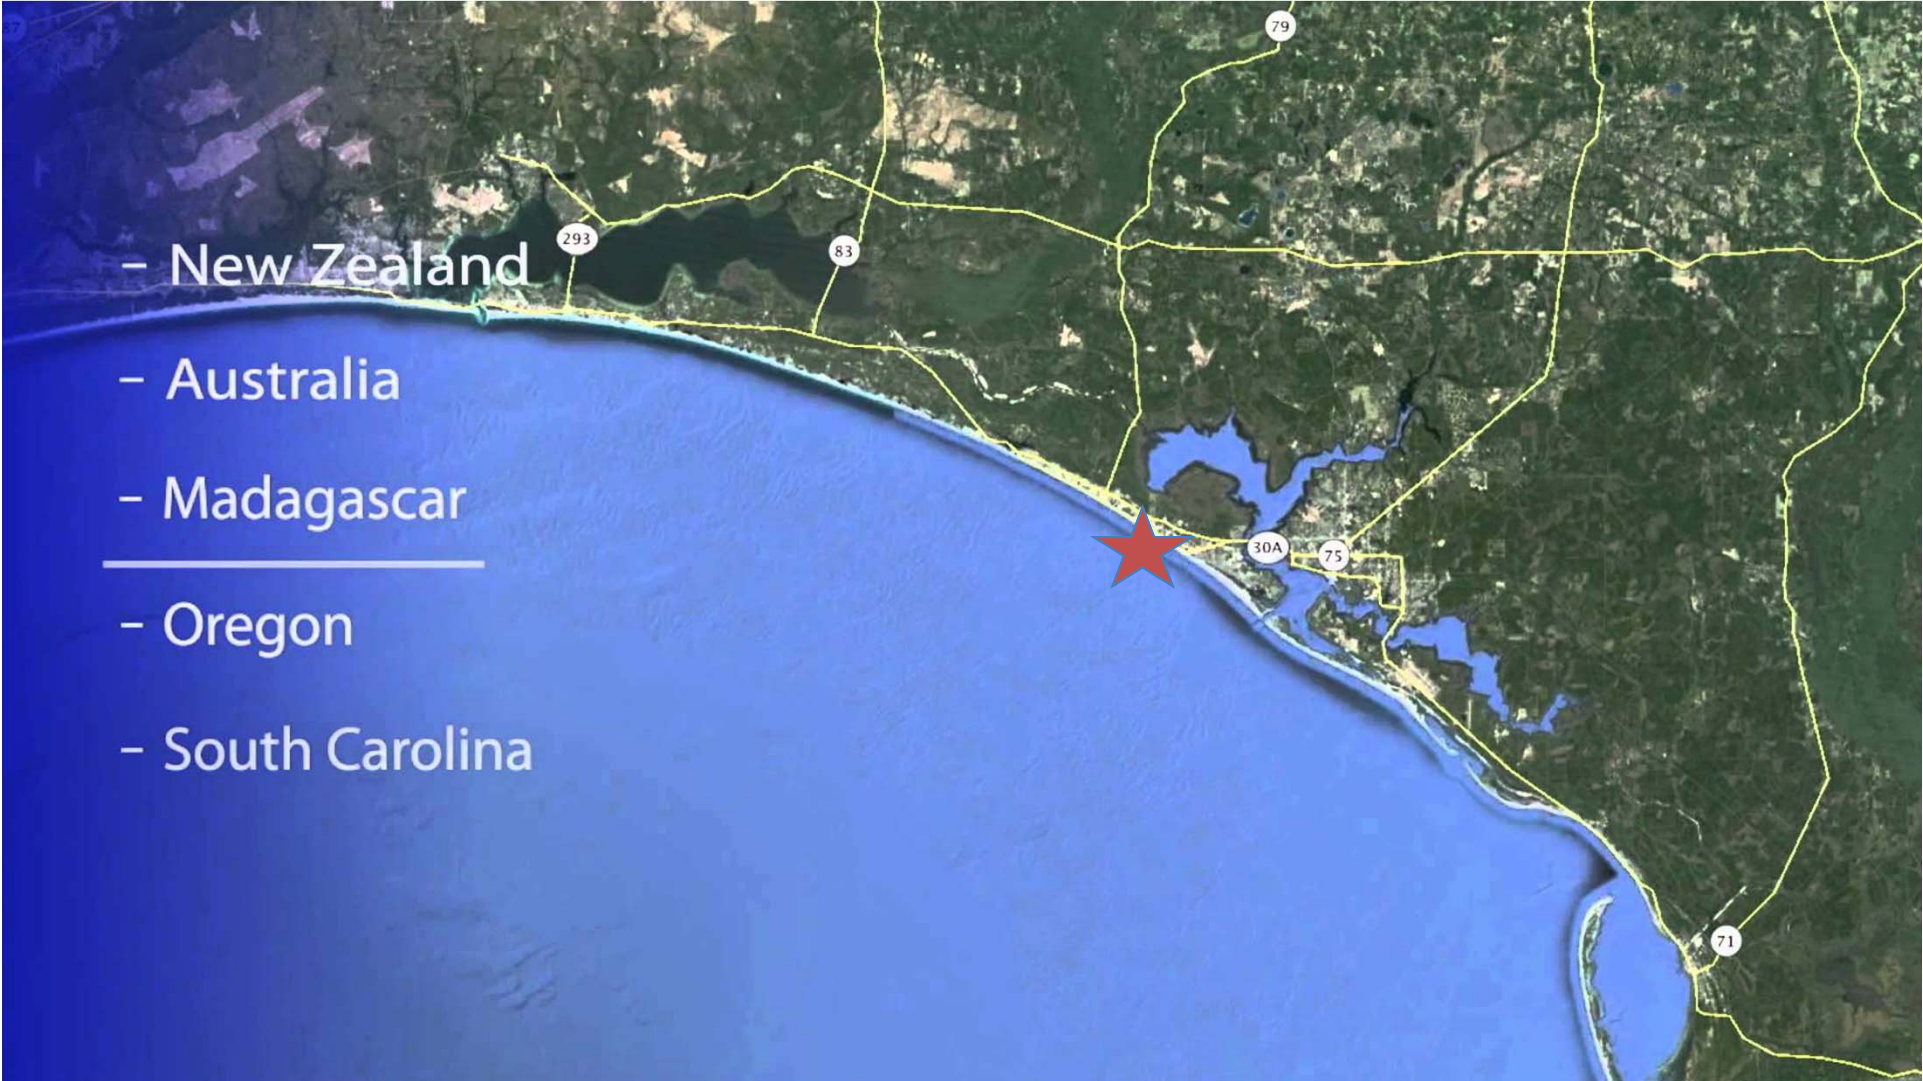

[Coastal dune lakes](#)

- New Zealand

- Australia

- Madagascar

- Oregon

- South Carolina

1941

Oyster Lake
Walton County,
FL

Photo provided by Aerial Photography: FLORIDA A State University System of
Florida PALMM Project, <http://web.uflib.ufl.edu/digital/collections/FLAP/>

2005

Oyster Lake
Walton County,
FL

CONSTRUCTION

- 1. Lake Causeway**
Remove road and replace with pedestrian bridge
- 2. Seahorse Circle**
Remove undersized culvert and replace with vehicular bridge
- 3. Outfall**
Remove 30A culvert and replace with bridge; driveway bridge